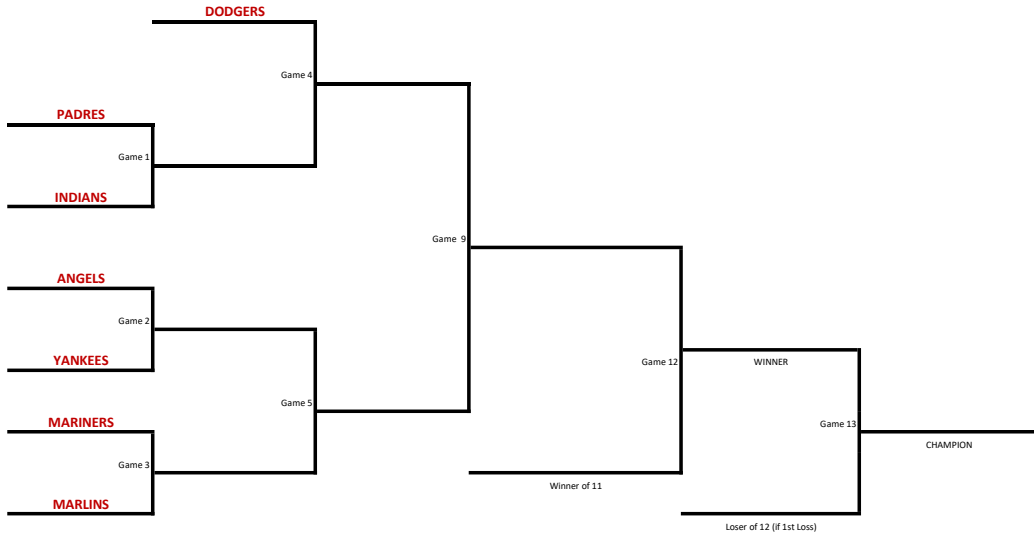

**OYO 2023 SPRING SEASON
SUPER MAJOR
POSTSEASON TOURNAMENT**

WINNER'S BRACKET

LOSER'S BRACKET

GAME SCHEDULE					
LEAGUE	GAME	DAY	DATE	TIME	FIELD
SM	1	Monday	5-Jun	7:30	2
SM	2	Tuesday	6-Jun	6:00	2
SM	3	Tuesday	6-Jun	6:00	3
SM	4	Wednesday	7-Jun	6:00	2
SM	5	Wednesday	7-Jun	6:00	3
SM	6	Thursday	8-Jun	6:00	3
SM	7	Friday	9-Jun	6:00	2
SM	8	Saturday	10-Jun	11:15	2
SM	9	Saturday	10-Jun	1:45	2
SM	10	Monday	12-Jun	6:00	2
SM	11	Tuesday	13-Jun	6:00	2
SM	12	Wednesday	14-Jun	6:00	2
SM	13	Thursday	15-Jun	6:00	2