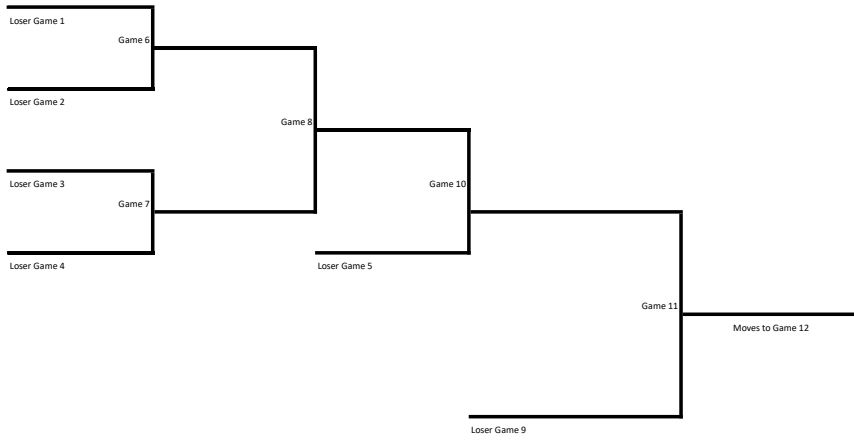

**OYO 2023 SPRING SEASON
SUPER MAJOR
POSTSEASON TOURNAMENT**

WINNER'S BRACKET

LOSER'S BRACKET

GAME SCHEDULE					
LEAGUE	GAME	DAY	DATE	TIME	FIELD
SM	1	Monday	5-Jun	7:30	2
SM	2	Tuesday	6-Jun	6:00	2
SM	3	Tuesday	6-Jun	6:00	3
SM	4	Wednesday	7-Jun	6:00	2
SM	5	Wednesday	7-Jun	6:00	3
SM	6	Thursday	8-Jun	6:00	3
SM	7	Friday	9-Jun	6:00	2
SM	8	Saturday	10-Jun	11:15	2
SM	9	Saturday	10-Jun	1:45	2
SM	10	Monday	12-Jun	6:00	2
SM	11	Tuesday	13-Jun	6:00	2
SM	12	Wednesday	14-Jun	6:00	2
SM	13	Thursday	15-Jun	6:00	2