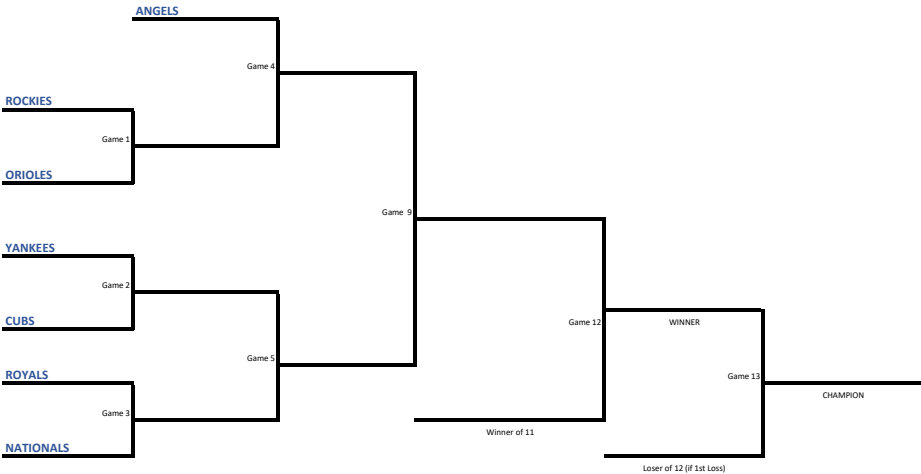

OYO 2022 SPRING SEASON
SUPER MAJOR
 POSTSEASON TOURNAMENT

WINNER'S BRACKET

LOSER'S BRACKET

GAME SCHEDULE						
LEAGUE	GAME	DAY	DATE	TIME	FIELD	
SM	1	Tuesday	7-Jun	6:00	3	
SM	2	Wednesday	8-Jun	6:00	3	
SM	3	Wednesday	8-Jun	6:00	2	
SM	4	Thursday	9-Jun	6:00	3	
SM	5	Friday	10-Jun	6:00	2	
SM	6	Saturday	11-Jun	11:00	3	
SM	7	Saturday	11-Jun	11:00	2	
SM	8	Saturday	11-Jun	1:30	3	
SM	9	Saturday	11-Jun	1:30	2	
SM	10	Monday	13-Jun	6:00	2	
SM	11	Tuesday	14-Jun	6:00	2	
SM	12	Wednesday	15-Jun	6:00	2	
SM	13	Thursday	16-Jun	6:00	2	