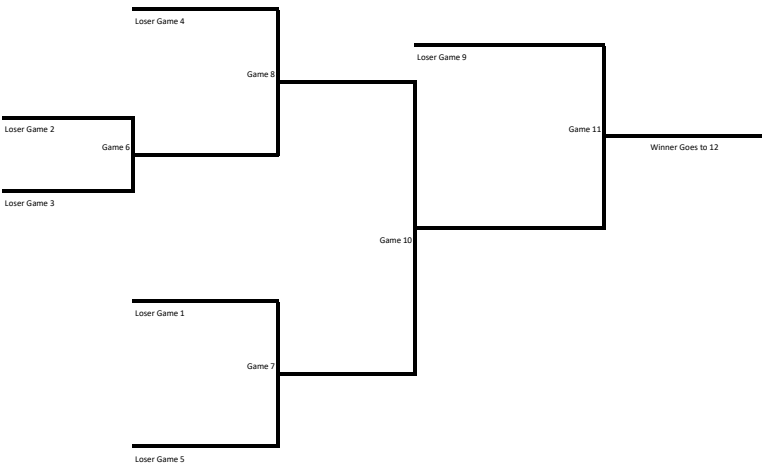

OYO 2022 SPRING SEASON
SUPER MAJOR
 POSTSEASON TOURNAMENT

WINNER'S BRACKET

LOSER'S BRACKET

GAME SCHEDULE						
LEAGUE	GAME	DAY	DATE	TIME	FIELD	
SM	1	Tuesday	7-Jun	6:00	3	
SM	2	Wednesday	8-Jun	6:00	3	
SM	3	Wednesday	8-Jun	6:00	2	
SM	4	Thursday	9-Jun	6:00	3	
SM	5	Friday	10-Jun	6:00	2	
SM	6	Saturday	11-Jun	11:00	3	
SM	7	Saturday	11-Jun	11:00	2	
SM	8	Saturday	11-Jun	1:30	3	
SM	9	Saturday	11-Jun	1:30	2	
SM	10	Monday	13-Jun	6:00	2	
SM	11	Tuesday	14-Jun	6:00	2	
SM	12	Wednesday	15-Jun	6:00	2	
SM	13	Thursday	16-Jun	6:00	2	