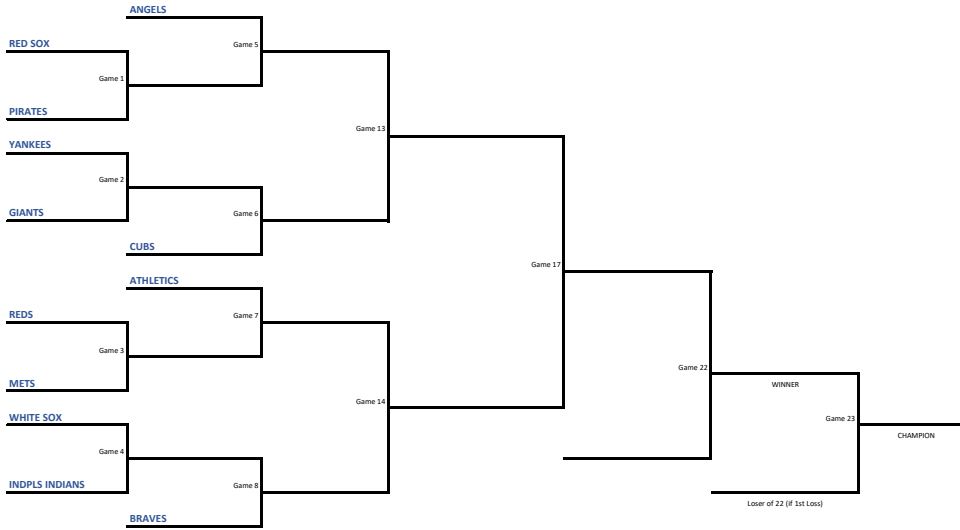

OYO 2022 SPRING SEASON  
**JUNIOR ROOKIE**  
 POSTSEASON TOURNAMENT

**WINNER'S BRACKET**

**LOSER'S BRACKET**

| GAME SCHEDULE |      |           |        |       |       |
|---------------|------|-----------|--------|-------|-------|
| LEAGUE        | GAME | DAY       | DATE   | TIME  | FIELD |
| JRO           | 1    | Monday    | 6-Jun  | 6:00  | 8     |
| JRO           | 2    | Monday    | 6-Jun  | 6:00  | 7     |
| JRO           | 3    | Monday    | 6-Jun  | 6:00  | 9     |
| JRO           | 4    | Monday    | 6-Jun  | 6:00  | 11    |
| JRO           | 5    | Tuesday   | 7-Jun  | 6:00  | 7     |
| JRO           | 6    | Tuesday   | 7-Jun  | 6:00  | 11    |
| JRO           | 7    | Wednesday | 8-Jun  | 6:00  | 7     |
| JRO           | 8    | Wednesday | 8-Jun  | 6:00  | 11    |
| JRO           | 9    | Thursday  | 9-Jun  | 6:00  | 7     |
| JRO           | 10   | Thursday  | 9-Jun  | 6:00  | 11    |
| JRO           | 11   | Friday    | 10-Jun | 6:00  | 7     |
| JRO           | 12   | Friday    | 10-Jun | 6:00  | 11    |
| JRO           | 13   | Saturday  | 11-Jun | 11:00 | 7     |
| JRO           | 14   | Saturday  | 11-Jun | 11:00 | 11    |
| JRO           | 15   | Saturday  | 11-Jun | 1:30  | 7     |
| JRO           | 16   | Saturday  | 11-Jun | 1:30  | 11    |
| JRO           | 17   | Sunday    | 12-Jun | 11:00 | 9     |
| JRO           | 18   | Sunday    | 12-Jun | 1:30  | 9     |
| JRO           | 19   | Sunday    | 12-Jun | 1:30  | 11    |
| JRO           | 20   | Monday    | 13-Jun | 6:00  | 11    |
| JRO           | 21   | Tuesday   | 14-Jun | 6:00  | 11    |
| JRO           | 22   | Wednesday | 15-Jun | 6:00  | 11    |
| JRO           | 23   | Thursday  | 16-Jun | 6:00  | 11    |