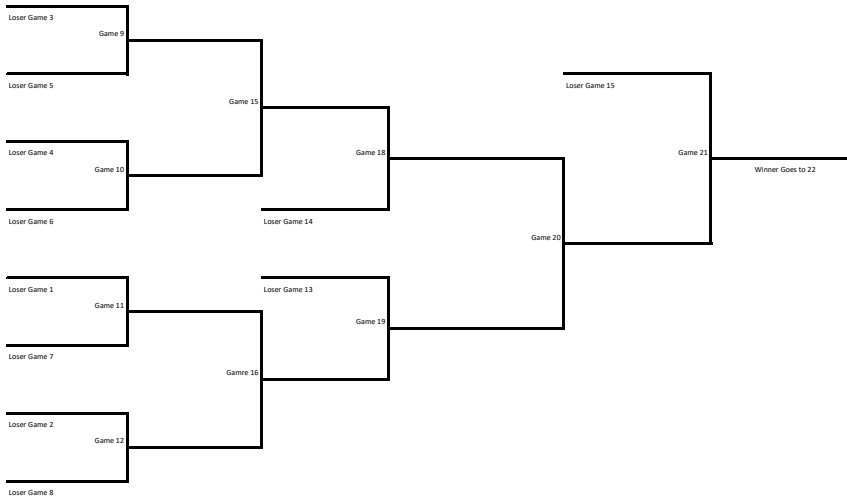

OYO 2022 SPRING SEASON  
**JUNIOR ROOKIE**  
 POSTSEASON TOURNAMENT

**WINNER'S BRACKET**

**LOSER'S BRACKET**

| GAME SCHEDULE |      |           |        |       |       |
|---------------|------|-----------|--------|-------|-------|
| LEAGUE        | GAME | DAY       | DATE   | TIME  | FIELD |
| JRO           | 1    | Monday    | 6-Jun  | 6:00  | 8     |
| JRO           | 2    | Monday    | 6-Jun  | 6:00  | 7     |
| JRO           | 3    | Monday    | 6-Jun  | 6:00  | 9     |
| JRO           | 4    | Monday    | 6-Jun  | 6:00  | 11    |
| JRO           | 5    | Tuesday   | 7-Jun  | 6:00  | 7     |
| JRO           | 6    | Tuesday   | 7-Jun  | 6:00  | 11    |
| JRO           | 7    | Wednesday | 8-Jun  | 6:00  | 7     |
| JRO           | 8    | Wednesday | 8-Jun  | 6:00  | 11    |
| JRO           | 9    | Thursday  | 9-Jun  | 6:00  | 7     |
| JRO           | 10   | Thursday  | 9-Jun  | 6:00  | 11    |
| JRO           | 11   | Friday    | 10-Jun | 6:00  | 7     |
| JRO           | 12   | Friday    | 10-Jun | 6:00  | 11    |
| JRO           | 13   | Saturday  | 11-Jun | 11:00 | 7     |
| JRO           | 14   | Saturday  | 11-Jun | 11:00 | 11    |
| JRO           | 15   | Saturday  | 11-Jun | 1:30  | 7     |
| JRO           | 16   | Saturday  | 11-Jun | 1:30  | 11    |
| JRO           | 17   | Sunday    | 12-Jun | 11:00 | 9     |
| JRO           | 18   | Sunday    | 12-Jun | 1:30  | 9     |
| JRO           | 19   | Sunday    | 12-Jun | 1:30  | 11    |
| JRO           | 20   | Monday    | 13-Jun | 6:00  | 11    |
| JRO           | 21   | Tuesday   | 14-Jun | 6:00  | 11    |
| JRO           | 22   | Wednesday | 15-Jun | 6:00  | 11    |
| JRO           | 23   | Thursday  | 16-Jun | 6:00  | 11    |