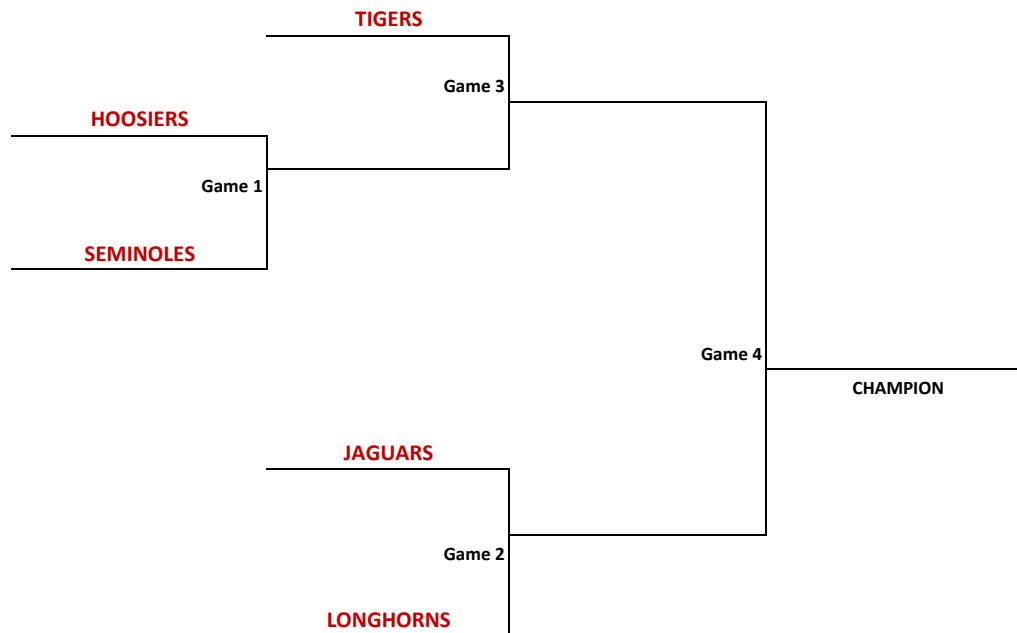

**OYO 2021 FALL BALL SEASON
14U/16U SOFTBALL
POSTSEASON TOURNAMENT**

GAME SCHEDULE					
LEAGUE	GAME	DAY	DATE	TIME	FIELD
14U/16U	1	Sunday	31-Oct	11:30	6
14U/16U	2	Sunday	31-Oct	1:30	6
14U/16U	3	Sunday	31-Oct	1:30	7
14U/16U	4	Sunday	31-Oct	3:30	6